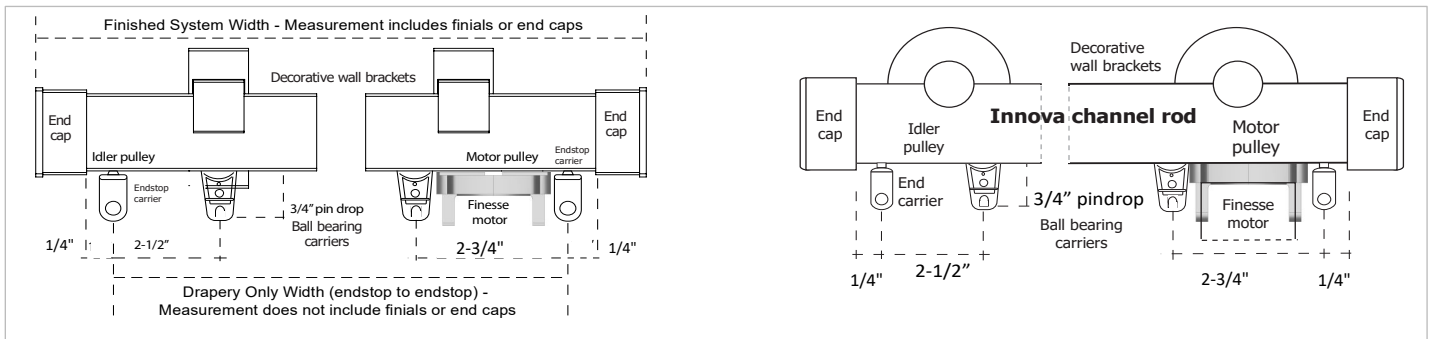

#### Features:

- 38mm (1.5") OD Round and 36mm Square decorative drapery rod available in 11 standard finishes.
- Rod can be custom painted.
- Innova system features ultra-quiet Finesse motors - either low voltage DC or powered by Li-Ion rechargeable battery.
- Now available to be built with any of the Somfy® drapery motors.
- Available with pinch pleat or wheeled Ripplefold carriers.
- 6-channel RF remote control & 4-channel RF wireless wall switch work with every Finesse drape & shade system.
- Integrates with all major Automation systems.

#### Specifications:

- Rod profile: 38mm (1.5") OD Round / 36mm (1.4") Square aluminum extrusion 6063 T5
- Transmission: 12mm timing belt reinforced w/steel cords
- Maximum system width unspliced: up to 240" (finials excluded)
- Maximum load capacity: 3lbs per carrier / total capacity depends on track width with 100lbs maximum per system
- **Recommended bracket spacing: maximum 32" on centre** (extra brackets at stack are recommended)