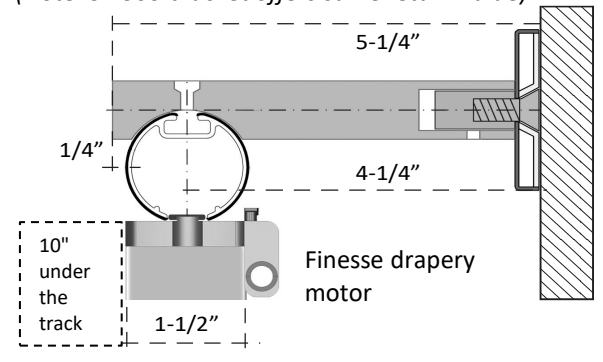

Please contact customer service for quotation