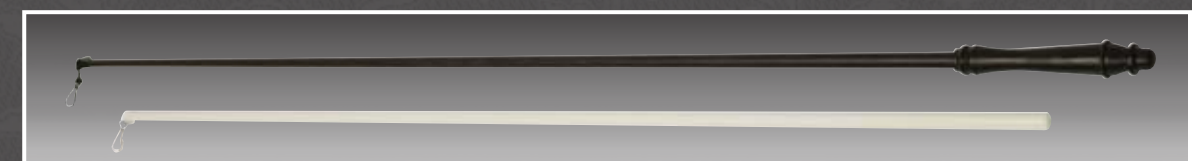

#### PRODUCT INFORMATION

- Elegant and functional decorative channel rod
- Aluminum rod with a powder coated finish
- Available in five designer colours
- Uses ball bearing carriers for a continuously smooth draw
- Compatible with both regular and ripplefold carriers

**Heavy Duty Adjustable Wall Double Bracket with CS Clip**  
 Projections: 2 1/8" - 4" / 5 1/2" - 7"  
 ML7460

**Master Carrier Overlap Reversible**  
 For Ripplefold  
 CS2035  
 (available in white only)

**CS - Track**  
 CS1600 - 16' Length  
 (available in black or white only)

**Master Carrier Underlap Reversible**  
 For Ripplefold  
 CS2036  
 (available in white only)

**Fling Rod**  
 Available in a variety of options.